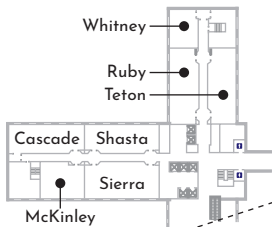

Mezzanine Level (Floor 3)